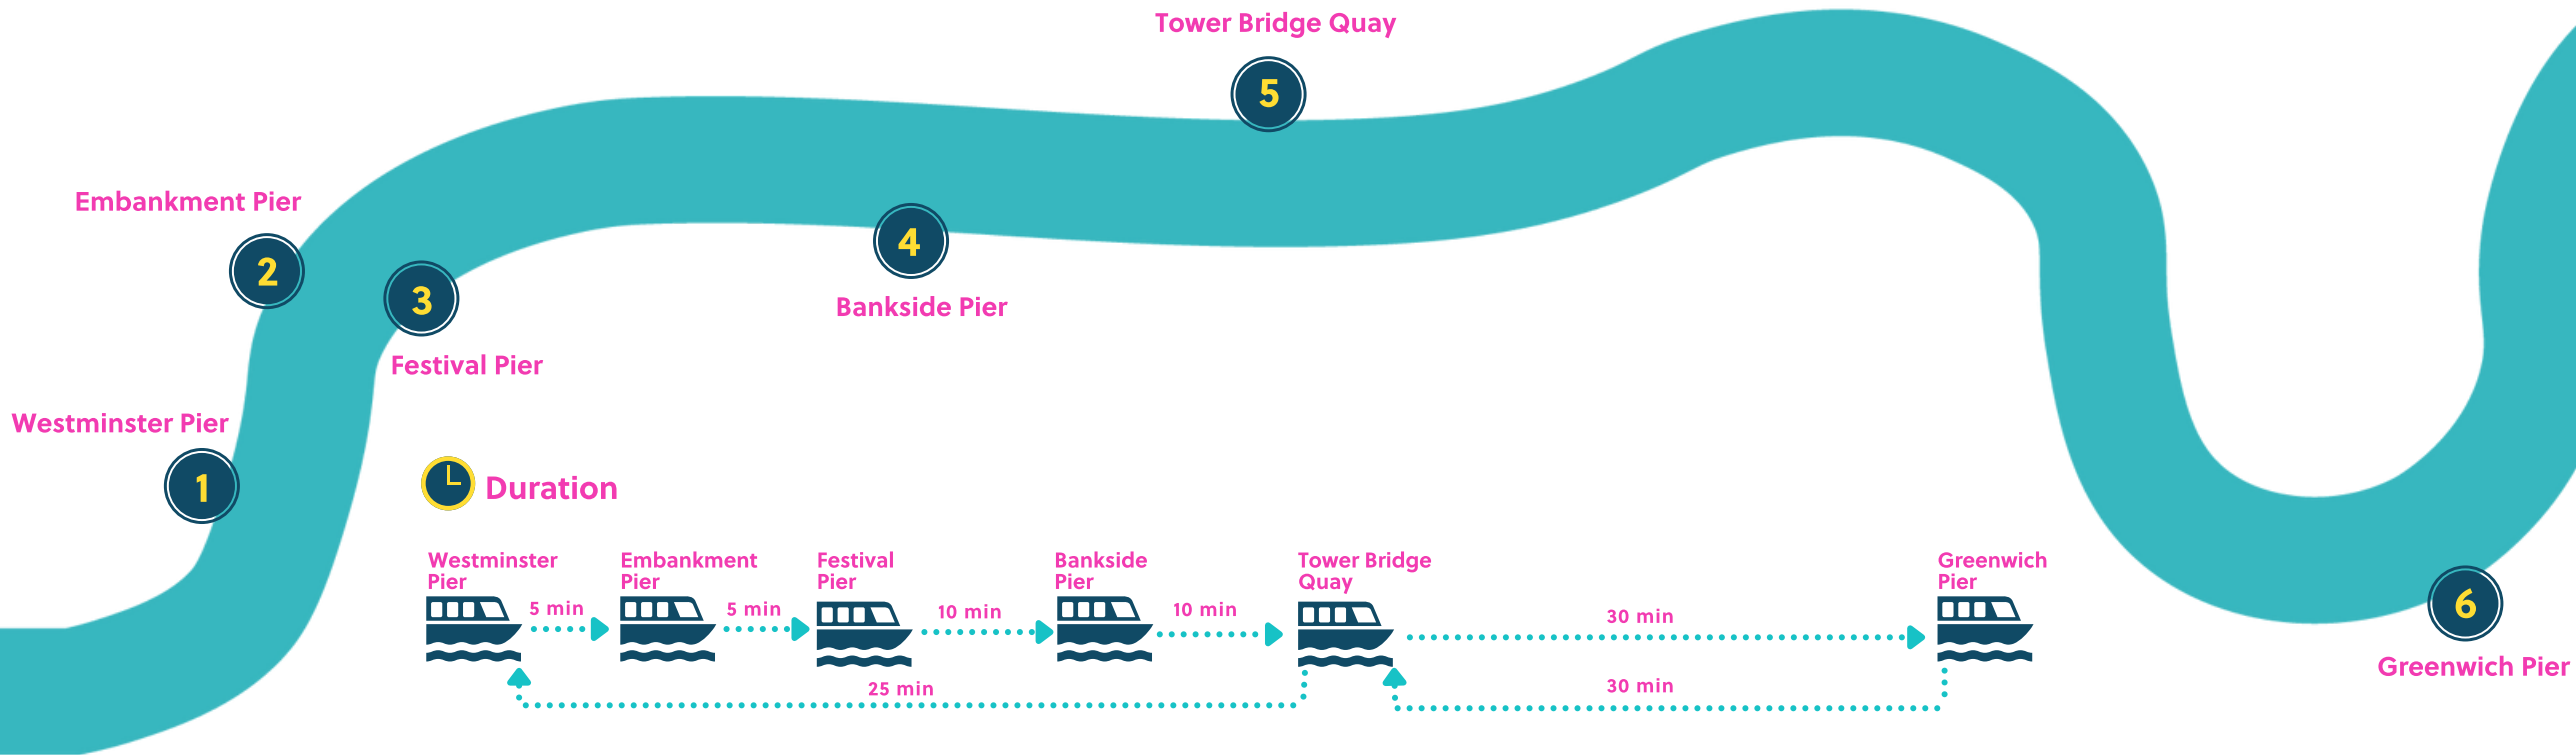

Our route

TIMETABLE Departure times are subject to change

Daily from 2nd January until 28th February 2023

Westminster Pier to Embankment Pier, Festival Pier, Bankside Pier, Tower Bridge Quay and Greenwich Pier	10:20/11:00/12:00/13:00/14:00/15:00
Embankment Pier to Festival Pier, Bankside Pier, Tower Bridge Quay and Greenwich Pier	10:25/11:05/12:05/13:05/14:05/15:05
Festival Pier to Bankside Pier, Tower Bridge Quay and Greenwich Pier	10:30/11:10/12:10/13:10/14:10/15:10
Bankside Pier to Tower Bridge Quay and Greenwich Pier	10:45/11:25/12:25/13:25/14:25/15:25
Tower Bridge Quay to Greenwich Pier to Westminster Pier	11:00/11:40/12:40/13:40/14:40/15:40 12:00/12:40/13:40/14:40* /15:40* /16:40*
Greenwich Pier to Tower Bridge Quay and Westminster Pier	11:30/12:10/13:10/14:10* /15:10* /16:10*

* (One-Way) - These departures are one-way only without return service

Daily from 1st March until 31st March 2023 - Departures every 40 minutes

Westminster Pier to Embankment Pier, Festival Pier, Bankside Pier, Tower Bridge Quay and Greenwich Pier	10:20/11:00/11:40/12:20/13:00/13:40/14:20/15:00/15:40*
Embankment Pier to Festival Pier, Bankside Pier, Tower Bridge Quay and Greenwich Pier	10:25/11:05/11:45/12:25/13:05/13:45/14:25/15:05/15:45*
Festival Pier to Bankside Pier, Tower Bridge Quay and Greenwich Pier	10:30/11:10/11:50/12:30/13:10/13:50/14:30/15:10/15:50*
Bankside Pier to Tower Bridge Quay and Greenwich Pier	10:45/11:25/12:05/12:45/13:25/14:05/14:45/15:25/16:05*
Tower Bridge Quay to Greenwich Pier to Westminster Pier	11:00/11:40/12:20/13:00/13:40/14:20/15:00/15:40 12:00/12:40/13:20/14:00/14:40/15:20** /16:00** /16:20** /16:40**
Greenwich Pier to Tower Bridge Quay and Westminster Pier	11:30/12:10/12:50/13:30/14:10** /14:50** /15:30** /16:10**