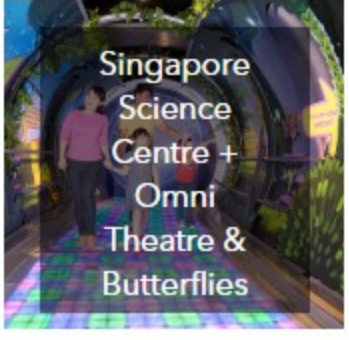

Adventure Cove Waterpark

4D Adventure Land

Butterfly Park

Flow Rider

GiantSwing

Lee Kong Chian Natural History Museum

Marina Bay GoGreen Bike Rental

Marina Bay GoGreen Segway Fun Ride

Maritime Experiential Museum

MegaBounce

MINT Museum of Toys

National Gallery Singapore

Sentosa GoGreen Bicycle Rental

Sentosa Segway Fun Ride

Singapore Science Centre + Kidstop

Singapore Science Centre + Omni Theatre & Butterflies

Sky Bridge

Skyline Luge Sentosa