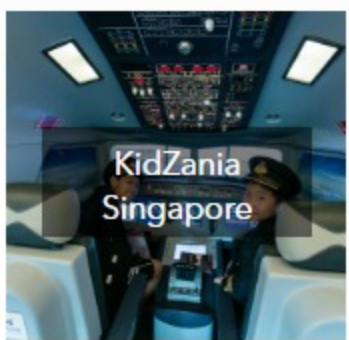

Universal Studios Singapore™ (Premium)

Singapore Zoo

Night Safari

River Safari

Thrillseeker @ Mega Adventure

iFly Singapore (Premium)

Marina Bay Sands Skypark

Gardens By the Bay

Madame Tussauds Singapore

Jurong Bird Park

KidZania Singapore

Snow City Singapore

Wild Wild Wet Waterpark

Wings of Time

Trick Eye Museum Singapore

S.E.A. Aquarium

Adventure Cove Waterpark

4D Adventure Land

Butterfly Park

Flow Rider

GiantSwing

Lee Kong Chian Natural History Museum

Marina Bay GoGreen Bike Rental

Marina Bay GoGreen Segway Fun Ride