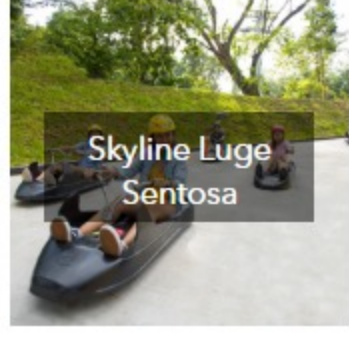

Adventure Cove Waterpark

4D Adventure Land

Butterfly Park

Flow Rider

GiantSwing

Lee Kong Chian Natural History Museum

Marina Bay GoGreen Bike Rental

Marina Bay GoGreen Segway Fun Ride

Maritime Experiential Museum

MegaBounce

MINT Museum of Toys

National Gallery Singapore

Sentosa GoGreen Bicycle Rental

Sentosa Segway Fun Ride

Singapore Science Centre + Kidstop

Singapore Science Centre + Omni Theatre & Butterflies

Sky Bridge

Skyline Luge Sentosa