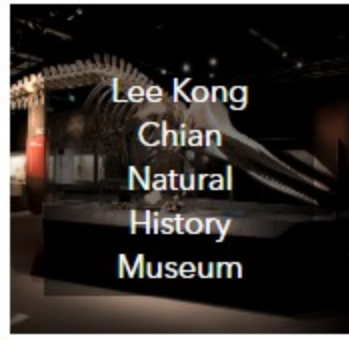

Adventure Cove Waterpark

4D Adventure Land

Butterfly Park

Flow Rider

GiantSwing

Lee Kong Chian Natural History Museum

Marina Bay GoGreen Bike Rental

Marina Bay GoGreen Segway Fun Ride

Maritime Experiential Museum

MegaBounce

MINT Museum of Toys

National Gallery Singapore

Sentosa GoGreen Bicycle Rental

Sentosa Segway Fun Ride

Singapore Science Centre + Kidstop

Singapore Science Centre + Omni Theatre & Butterflies