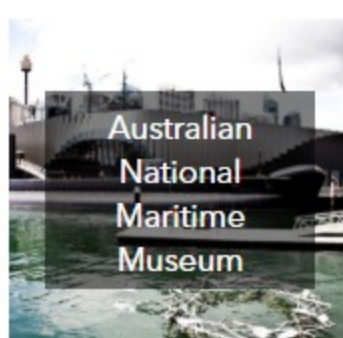

Sydney
Tower Eye

WILD
LIFE
Sydney
Zoo

Hard Rock
Café Sydney

Captain
Cook
Cruises -
Whale
Watching
(Seasonal)

Sydney
Observatory
Tour

Big Bus
Sydney
Explorer

Queen
Victoria
Building

The Rocks
Walking
Tour

AAT Kings -
Sydney
Sightseeing
Tour

ANZ
Stadium

Australian
National
Maritime
Museum

Blue Fish
Restaurant

Bygone
Beautys

Captain
Cook
Cruises -
Harbour
Cruise

Chinese
Garden of
Friendship

Featherdale
Wildlife Park