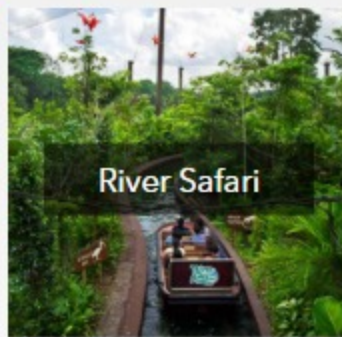

Singapore Zoo

Night Safari

River Safari

Thrillseeker @ Mega Adventure

Marina Bay Sands Skypark

Gardens By the Bay

Madame Tussauds Singapore

Jurong Bird Park

KidZania Singapore

Snow City Singapore

Wild Wild Wet Waterpark

Wings of Time

Trick Eye Museum Singapore

S.E.A. Aquarium

Adventure Cove Waterpark

4D Adventure Land

Butterfly Park

Flow Rider

Giant Swing

Lee Kong Chian Natural History Museum

Marina Bay GoGreen Bike Rental

Marina Bay GoGreen Segway Fun Ride

Maritime Experiential Museum

MegaBounce

MINT Museum of Toys

National Gallery Singapore

Sentosa GoGreen Bicycle Rental

Sentosa Segway Fun Ride

Singapore Science Centre + Kidstop

Singapore Science Centre + Omni Theatre & Butterflies

Sky Bridge

Skyline Luge Sentosa