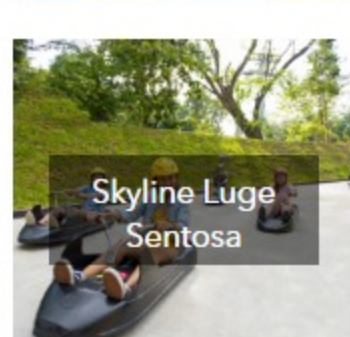

Butterfly Park

Flow Rider

Giant Swing

Lee Kong Chian Natural History Museum

Marina Bay GoGreen Bike Rental

Marina Bay GoGreen Segway Fun Ride

Maritime Experiential Museum

MegaBounce

MINT Museum of Toys

National Gallery Singapore

Sentosa GoGreen Bicycle Rental

Sentosa Segway Fun Ride

Singapore Science Centre + Kidstop

Singapore Science Centre + Omni Theatre & Butterflies

Sky Bridge

Skyline Luge Sentosa