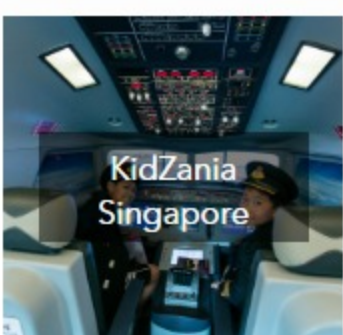

Singapore Zoo

Night Safari

River Safari

Thrillseeker @ Mega Adventure

Marina Bay Sands Skypark

Gardens By the Bay

Madame Tussauds Singapore

Jurong Bird Park

KidZania Singapore

Snow City Singapore

Wild Wild Wet Waterpark

Wings of Time

Trick Eye Museum Singapore

S.E.A. Aquarium

Adventure Cove Waterpark

4D Adventure Land

Butterfly Park

Flow Rider

Giant Swing

Lee Kong Chian Natural History Museum

Marina Bay GoGreen Bike Rental

Marina Bay GoGreen Segway Fun Ride

Maritime Experiential Museum

MegaBounce

MINT Museum of Toys

National Gallery Singapore

Sentosa GoGreen Bicycle Rental

Sentosa Segway Fun Ride

Singapore Science Centre + Kidstop

Singapore Science Centre + Omni Theatre & Butterflies

Sky Bridge

Skyline Luge Sentosa