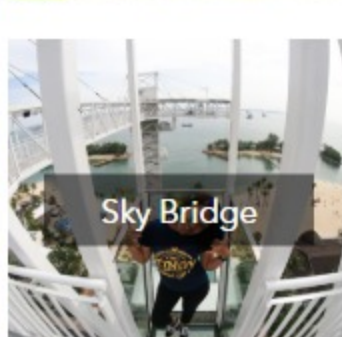

MINT Museum of Toys

National Gallery Singapore

Sentosa GoGreen Bicycle Rental

Sentosa Segway Fun Ride

Singapore Science Centre + Kidstop

Singapore Science Centre + Omni Theatre & Butterflies

Sky Bridge

Skyline Luge Sentosa