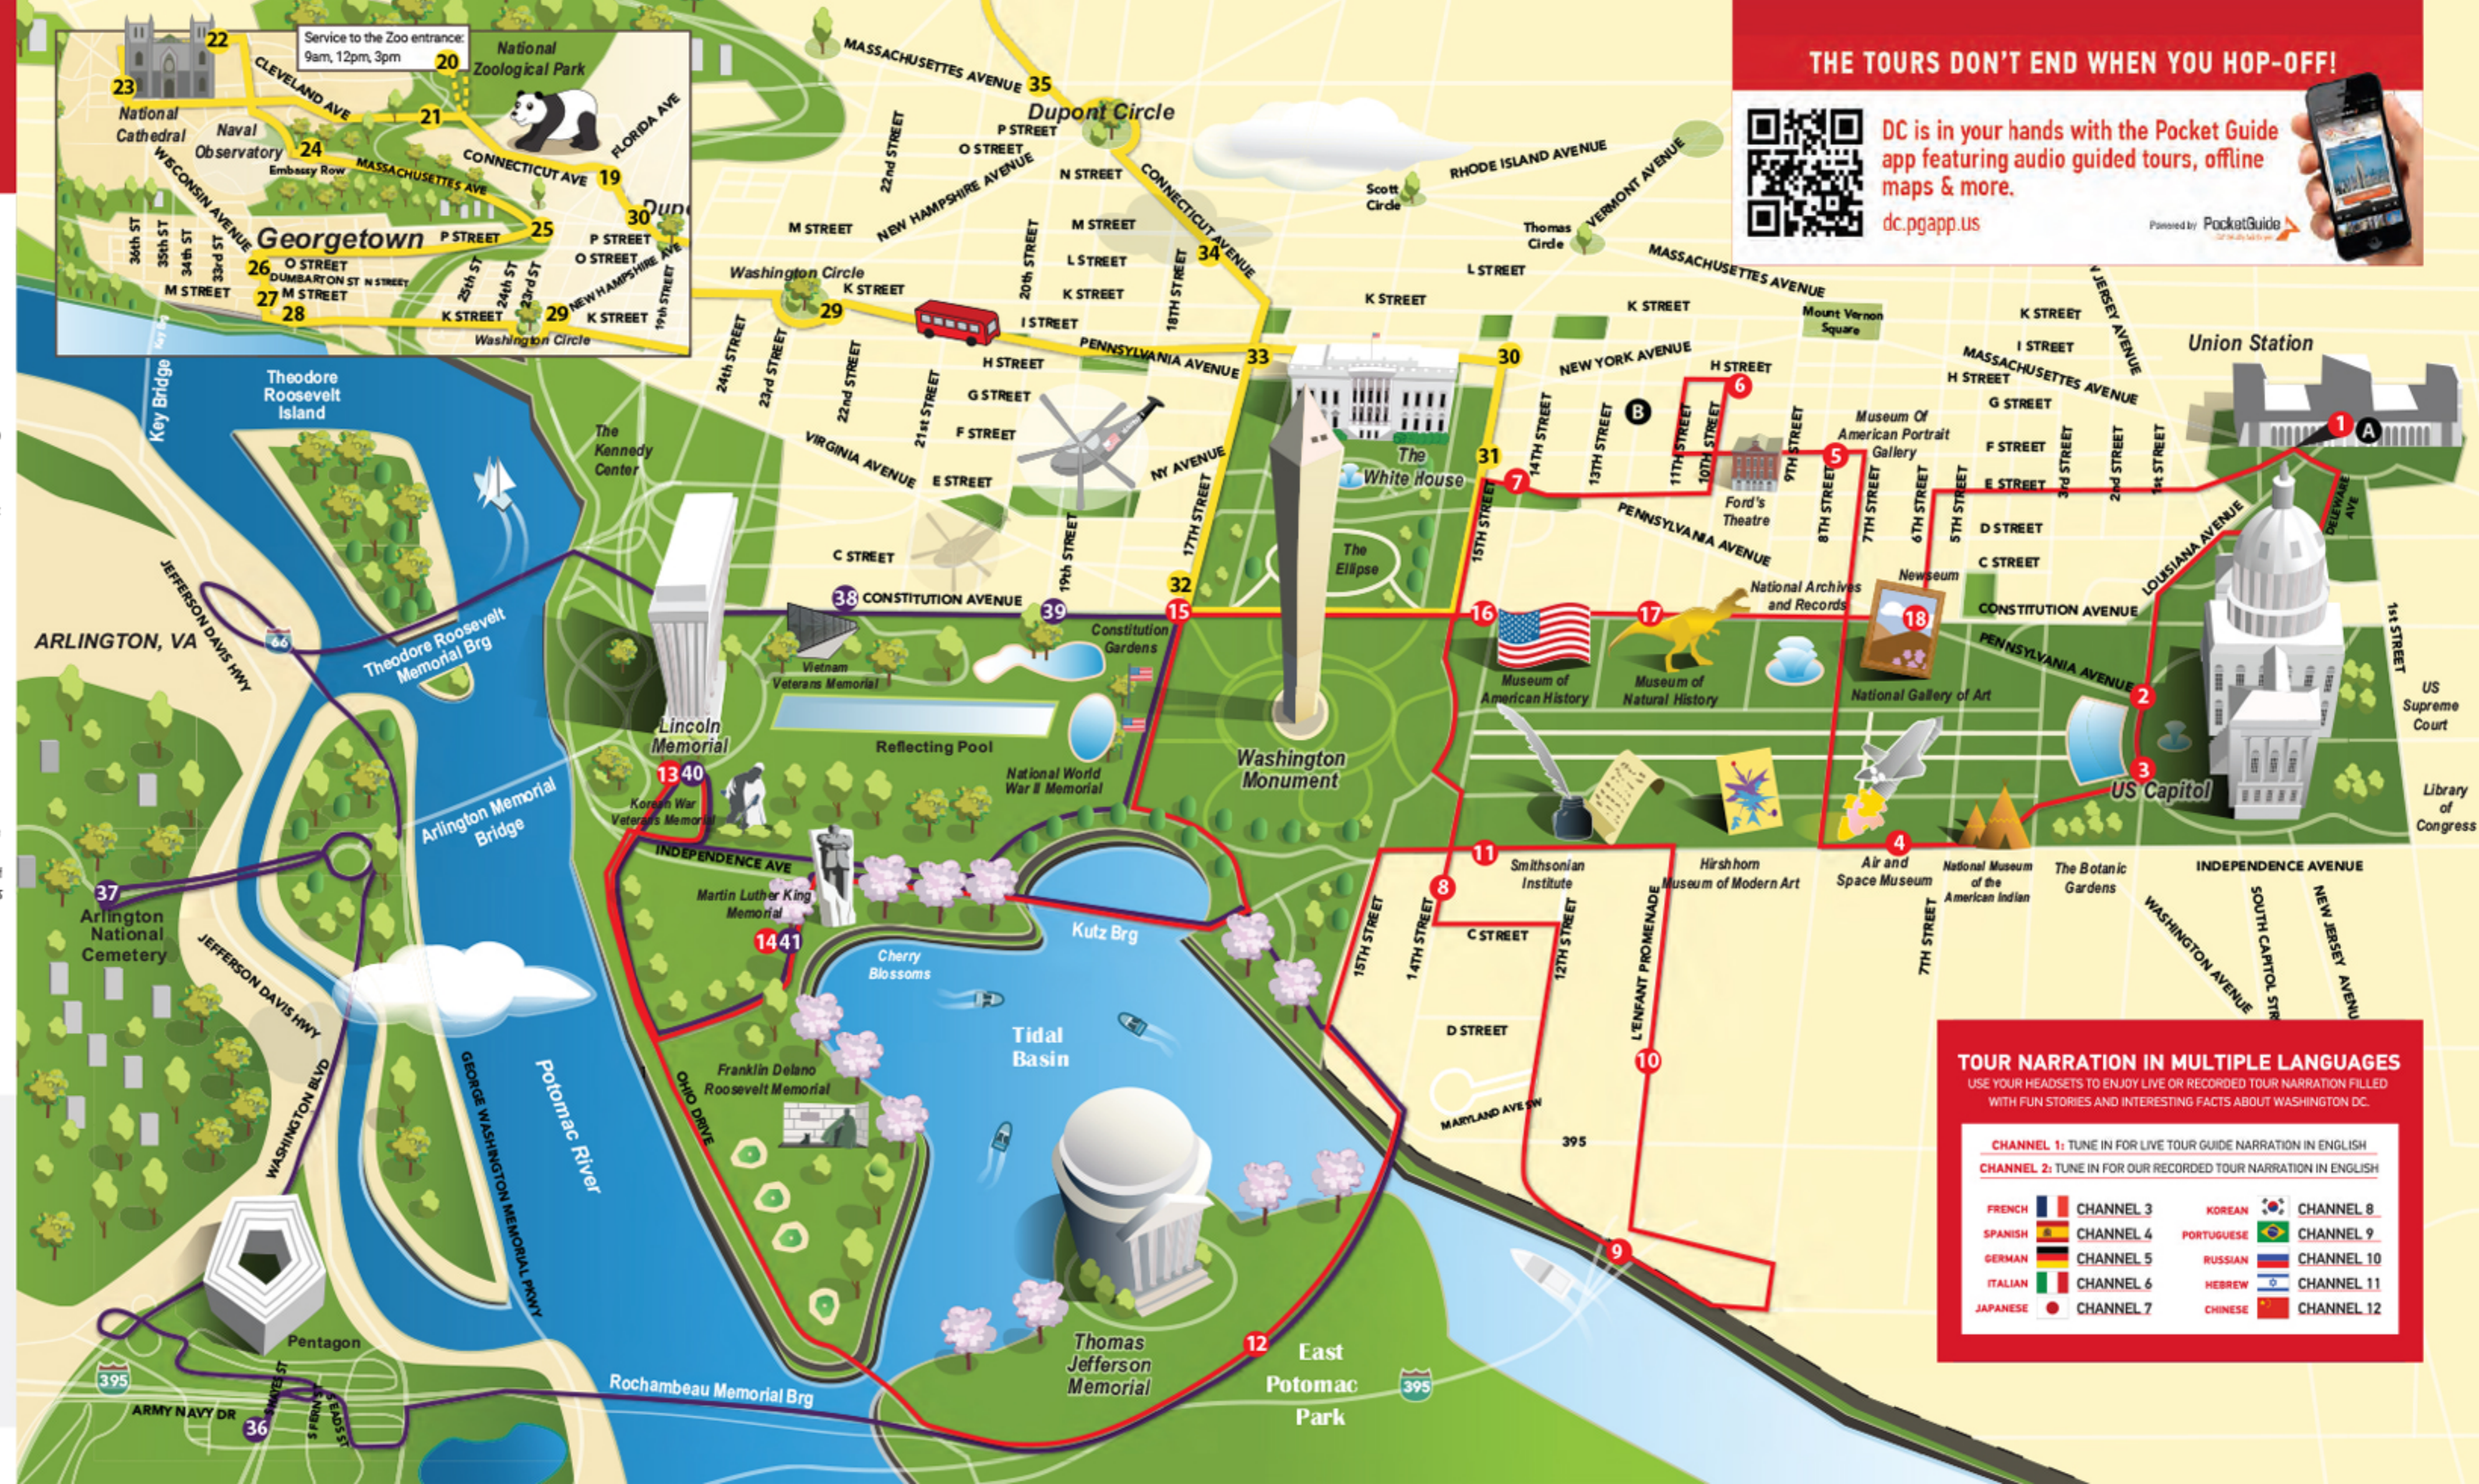

WASHINGTON NATIONAL CATHEDRAL & GEORGETOWN LOOP

19. Boca di Beppo/Washington Hilton – 1825 Connecticut Ave., NW (in front of Boca di Beppo restaurant)
20. National Zoo – 3001 Connecticut Ave., NW (inside zoo at bus drop-off/pick-up area)
21. Omni Hotel – 2500 Calvert St., NW (across from the Omni Hotel)
22. National Cathedral – 31 Wisconsin Ave., NW (in front of the Cathedral)
23. National Cathedral – Woodley Ave., Cathedral Side
24. Embassy Row Attractions – 22nd St., NW
25. Embassy Row Hotels – 1523 22nd St., NW (across from Baron Hotel)
26. Georgetown Inn & Shopping – 1310 Wisconsin Ave., NW
27. C&O Canal Towpath – 1064 Wisconsin Ave., NW (in front of Pinstripes Bowling Alley)
28. Washington Harbor – 3050 K St., NW (at harbor entrance)
29. Washington Circle – 1 Washington Circle, NW (in front of Washington Circle Hotel)
30. White House North A – on H St., NW (at the corner of 15th Street)
31. White House South – 15th St., NW (across from the Willard Hotel)
 (Transfer on Pennsylvania Ave. at the Willard Hotel: Monuments & Landmarks Loop)
32. National Mall – Constitution Ave., NW (at the corner of 17th St.)
 (Transfer Here: Monuments & Landmarks Loop)
 (Transfer at 19th St. & Constitution Ave., NW: Arlington National Cemetery/Pentagon City Loop)
33. White House North B – 17th St., NW (South side corner of H St.)
34. Mayflower Hotel/National Geographic Museum – Connecticut Ave., NW
35. Dupont Circle – 1600 – 1624 Connecticut Ave., NW (Connecticut Ave., NW & Q St., NW)

VISITOR CENTER:

- A** UNION STATION
50 Massachusetts Ave., NE (Main Lobby)
- B** MACY'S AT METRO CENTER
1201 G St., NW (Main Lobby)

- MONUMENTS & LANDMARKS LOOP
- WASHINGTON NATIONAL CATHEDRAL & GEORGETOWN LOOP
- PENTAGON & ARLINGTON NATIONAL CEMETERY LOOP