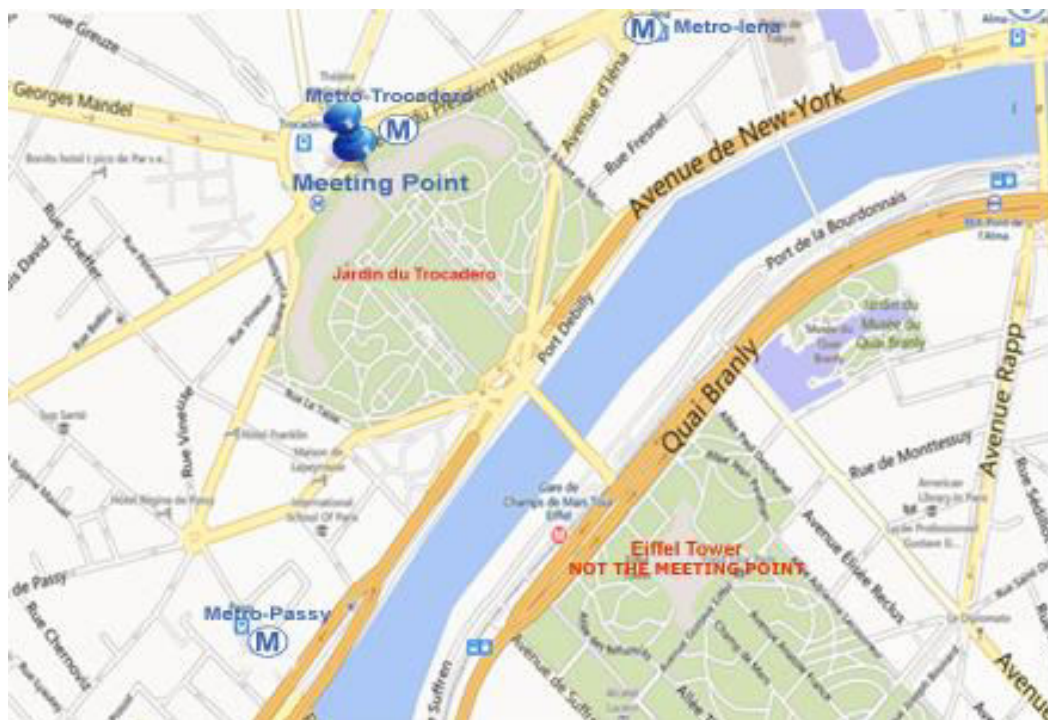

Guidance on how to find the meeting point

Please note that the meeting point for this tour is not at the Eiffel Tower, please read the below carefully to help you find the meeting point.

Meeting Point: On the step of the Palais de Chaillot at the Trocadero.

Arriving by Metro: Take lines 9 and 6 and get off at the metro stop Trocadero. Follow the exit signs to the Eiffel Tower, Exit 1 (the signs are brown). As you exit the metro, you will see the Palais de Chaillot directly in front of you on the left. Your guide will be waiting on the steps holding a sign.

Arriving by Taxi: Ask your driver to take you to the Trocadero and then ask to be dropped in front of the Palais de Chaillot.

Arriving by Foot: The Palais de Chaillot is one of the two identical large buildings on the Place du Trocadero. If you are facing the Eiffel Tower it is the building on the left.

Below are some images and maps to help you find the meeting point.

Google map view of meeting point

Image of meeting point

Satellite View of meeting point