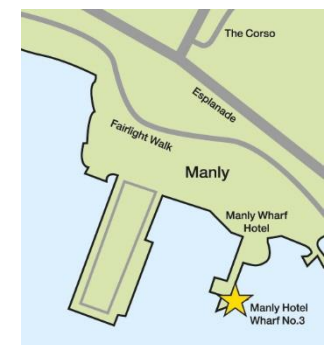

# SATURDAY-SUNDAY

Valid on Captain Cook Cruises & SeaLink vessels only. Timetables subject to change. Effective 03 December 2019. # Pick up only. \*Drop off only. ^Saturday Only.

Services from Darling Harbour & Circular Quay towards Manly							Services from Manly towards Circular Quay and Darling Harbour						
Darling Harbour Pier 26	Barangaroo King St Wharf 2	Luna Park	Circular Quay Wharf 6	Taronga Zoo	Shark Island	Watsons Bay	Manly Wharf 3	Watsons Bay	Taronga Zoo	Circular Quay Wharf 6	Luna Park	Barangaroo King St Wharf 2	Darling Harbour Pier 26
9:05			9:25	9:35		9:55	10:10			10:45			11:05
9:45	9:55	10:05	10:10	10:20	10:30	10:40		10:40		11:00	11:05		11:20
10:00	10:10		10:25	10:40					10:40			11:00	11:10
	10:30		10:45	10:55			11:20		11:40			12:05	
11:05	11:10		11:25	11:40		11:55	12:10	12:25	12:35	12:45			1:05
11:20	11:25	11:35	11:40		12:00	12:10		12:10		12:30	12:35		12:50
11:30	11:40		11:55	12:10					12:10			12:30	12:40
	12:05		12:20	12:30			12:50		1:10	1:25		1:40	
12:50	12:55	1:05	1:10	1:20		1:35		1:35	1:45	1:55	2:00	2:10	2:15
1:05	1:10		1:25	1:40		1:55	2:10	2:25		2:45	2:50		3:05
1:15	1:25		1:40	1:55					1:55	2:10		2:25	2:30
	1:40		1:55			2:15	2:30		2:50	3:05		3:20	
2:15			2:35	2:45	2:55	3:10		3:10	3:20	3:30	3:35		3:50
2:30	2:35		2:50	3:00					3:00	3:15	3:20	3:30	*3:35
3:05	3:10		3:25	3:40		3:55	4:10	4:25	4:35	4:45			5:05
	3:20		3:35	3:50			4:10		4:30	4:45		5:00	
3:50	3:55	4:05	4:10		#4:25	4:35		4:35	4:50	5:00	5:05	5:15	*5:20
4:40	4:45					5:10	5:25	5:40		6:00		6:15	
	^5:15		^5:30			^5:50	^6:05	^6:20		^6:40		^6:55*	
	^6:15		^6:30			^6:50	^7:05	^7:20		^7:40			
Operates Year Round			Additional services – Saturday only				Additional services November – April				Additional services May – October		